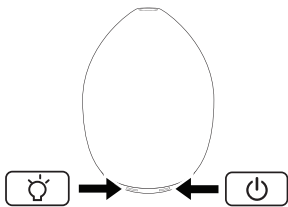

Ultrasonic Glass Swirl USB Oil Diffuser

For maintenance and precautions please see instruction manual.

How to diffuse

Press the power icon to begin:

1st press for continuous operation

2nd press to turn off diffusing