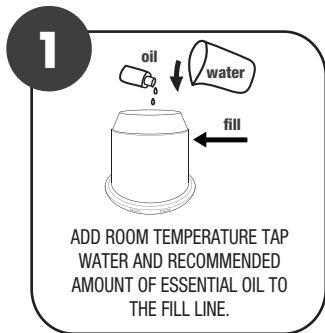

To control lights press the light icon:

1st press for warm white light

2nd press for colour rotating lights

3rd press to select a colour

4th press to turn lights off

How to clean

Using warm water or rubbing alcohol with a cotton swab, gently clean the mist disc and sensor located at the inside bottom of the base.

nowfoods.ca/essential-oils

This diffuser has a 1-year manufacturer guarantee

Customer Service: 888-548-0040

DO NOT RETURN TO RETAILER

Ultrasonic Glass Swirl USB Oil Diffuser

QUICK START ASSEMBLY

For maintenance and precautions please see instruction manual.