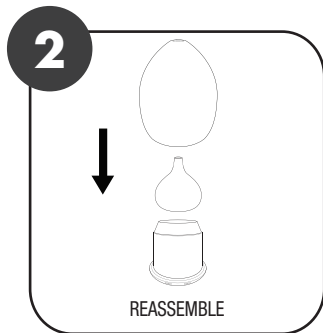

nowfoods.ca/essential-oils

This diffuser has a 1-year manufacturer guarantee

Customer Service: 888-548-0040

DO NOT RETURN TO RETAILER

Ultrasonic Glass Swirl USB Oil Diffuser

QUICK START ASSEMBLY

For maintenance and precautions please see instruction manual.