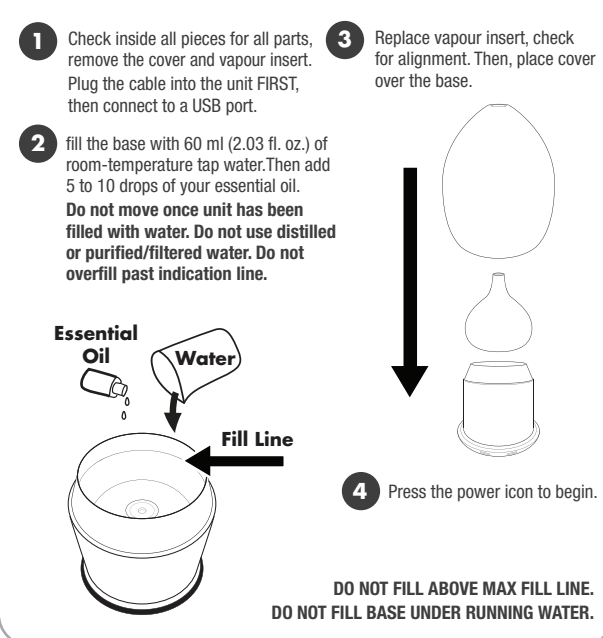

How to use

NOTE: Oil mist can damage wooden and painted surfaces; wipe up any residue quickly and often.