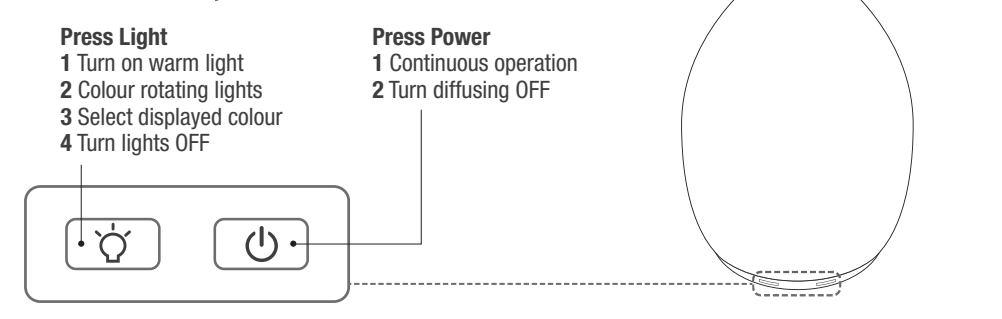

How to operate

How to clean

We recommend that you clean your NOW® Solutions Ultrasonic Glass Swirl USB Oil Diffuser every time you change oils. Oils are corrosive, and over time they build up on the ceramic parts. To ensure long life for your diffuser, follow these simple cleaning and maintenance instructions:

- Turn off the unit and disconnect the power plug. Lift off the outer cover and vapour insert. Empty any remaining water into a sink.
- Rinse the water tank and wipe it dry with a clean cloth every time you use a different type of essential oil. Keep water from entering the vent.
- Use a damp cloth to clean the exterior of the unit.
- Use a cotton swab or brush to clean the ceramic disc.
- Do not use detergents or abrasive agents to clean the diffuser unit.
- Disconnect the diffuser unit from power before cleaning.
- Use the diffuser unit on a dry and even surface.

Please read these instructions carefully before using. Manufacturer accepts no liability for damage caused by incorrect use of the NOW® Solutions Ultrasonic Glass Swirl USB Oil Diffuser.

Warning and cautions	No allowed actions	Strictly prohibited
⚠	⊘	⚡
1. Shut off and unplug the power before cleaning	2. Clean the unit by rinsing the water tank and wiping it dry with a clean cloth	3. Do not use detergents or abrasive agents to clean the diffuser unit
4. Clean unit when changing to a different oil	5. Use the original adapter provided by the manufacturer	6. If you don't use the device for a long time, unplug and pour water out
7. Never use steamed water or very cold water	8. Never touch water level sensor to avoid product hitting other objects	9. Never put your hand above the ceramic disc when product is working, as this could cause pain and damage to the machine
10. Never wrap the adapter with a cloth or paper, etc. Otherwise, it cannot dissipate heat normally and may cause deformation and burn the membrane from a short circuit. Never touch the adapter with wet hands	11. Do not use other liquids except for water & drops of essential oil	12. Do not aim the device at walls, ceilings, furniture surfaces as excess moisture could cause water damage
13. Do not take this unit apart exposing electrical parts	14. Never place on loose fabric that can block air flow and prevent the unit from misting and ventilating properly