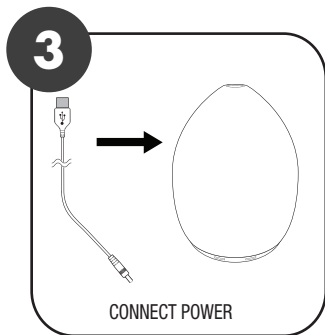

nowfoods.ca/essential-oils

This diffuser has a 1-year manufacturer guarantee

Customer Service: 888-548-0040

DO NOT RETURN TO RETAILER

Ultrasonic Glass Swirl USB Oil Diffuser

QUICK START ASSEMBLY

For maintenance and precautions please see instruction manual.